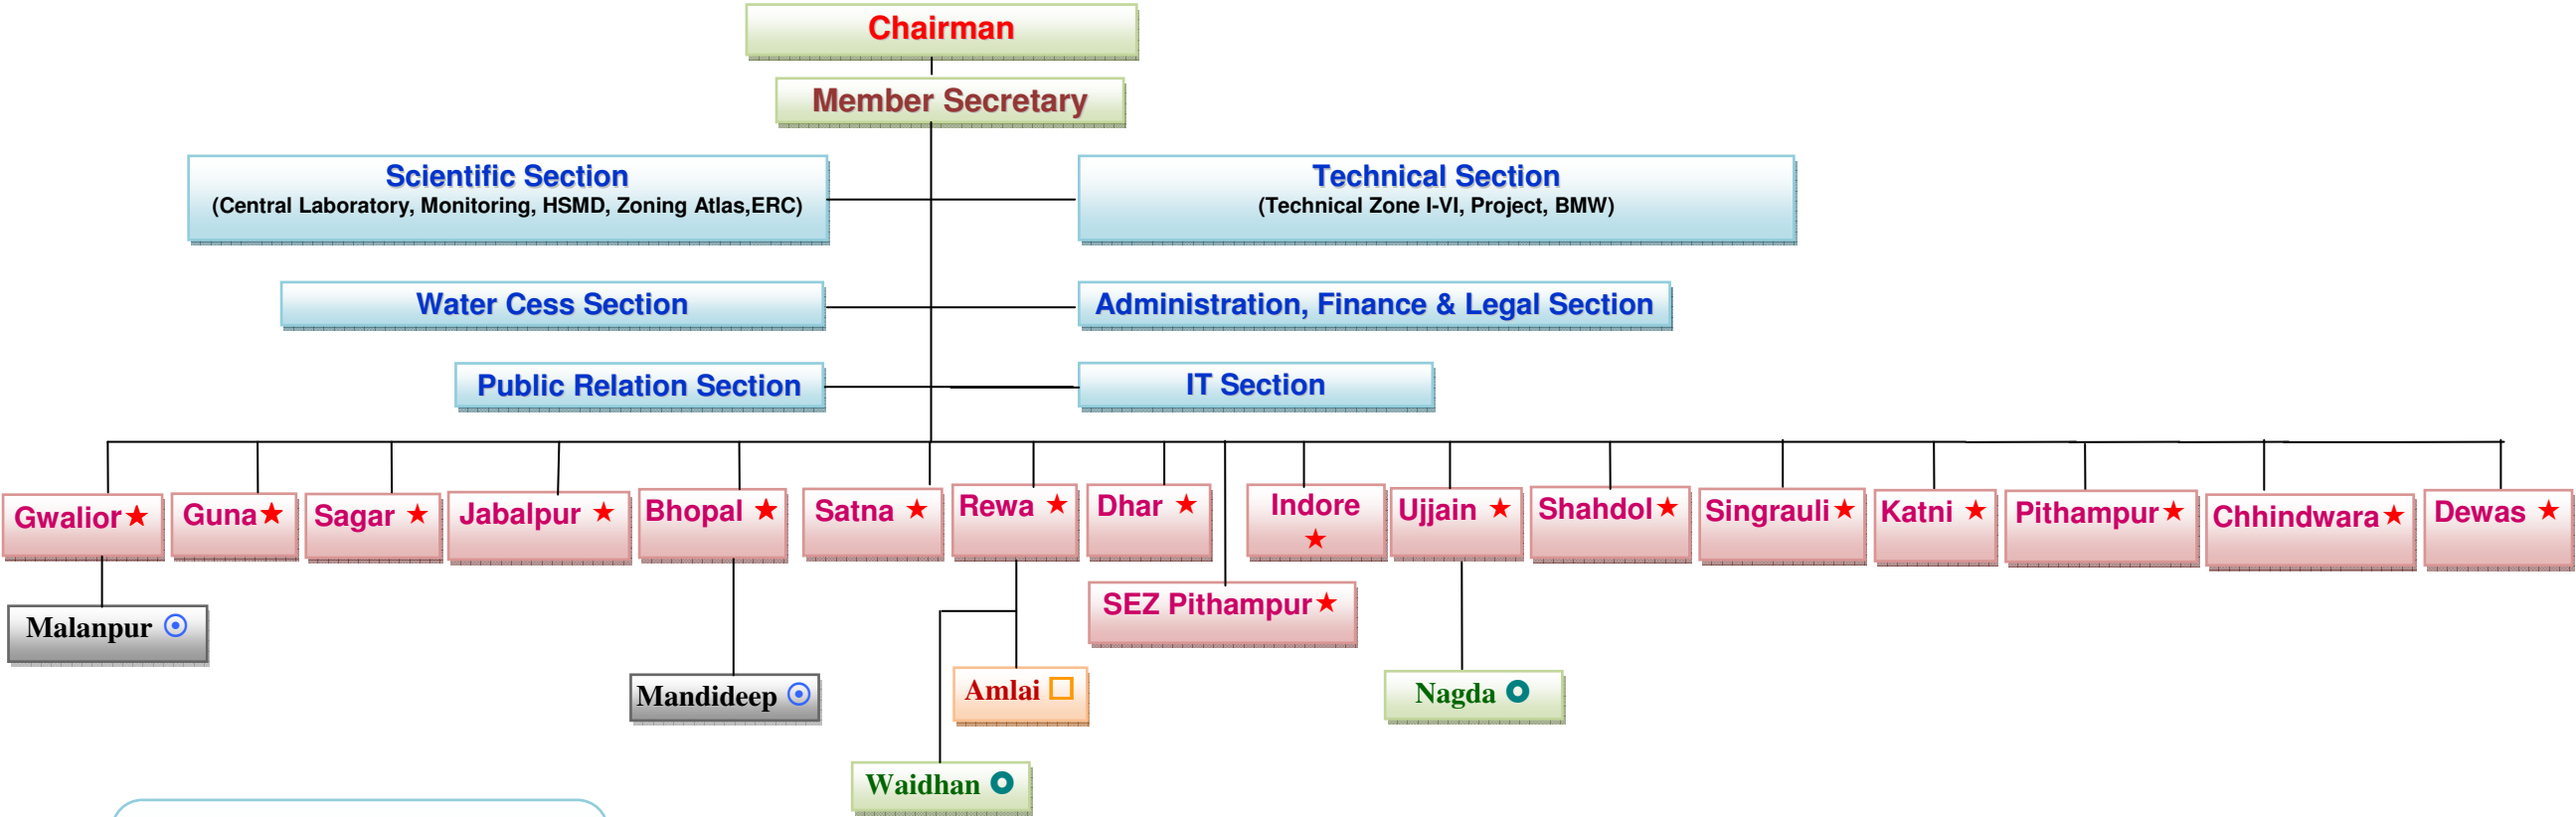

MADHYA PRDESH POLLUTION CONTROL BOARD
ORGANISATION CHART

- ★ 17 **Regional Office**
- 2 **Sub Regional Office**
- 1 **Monitoring Centre**
- ⊙ 2 **Single Window System**