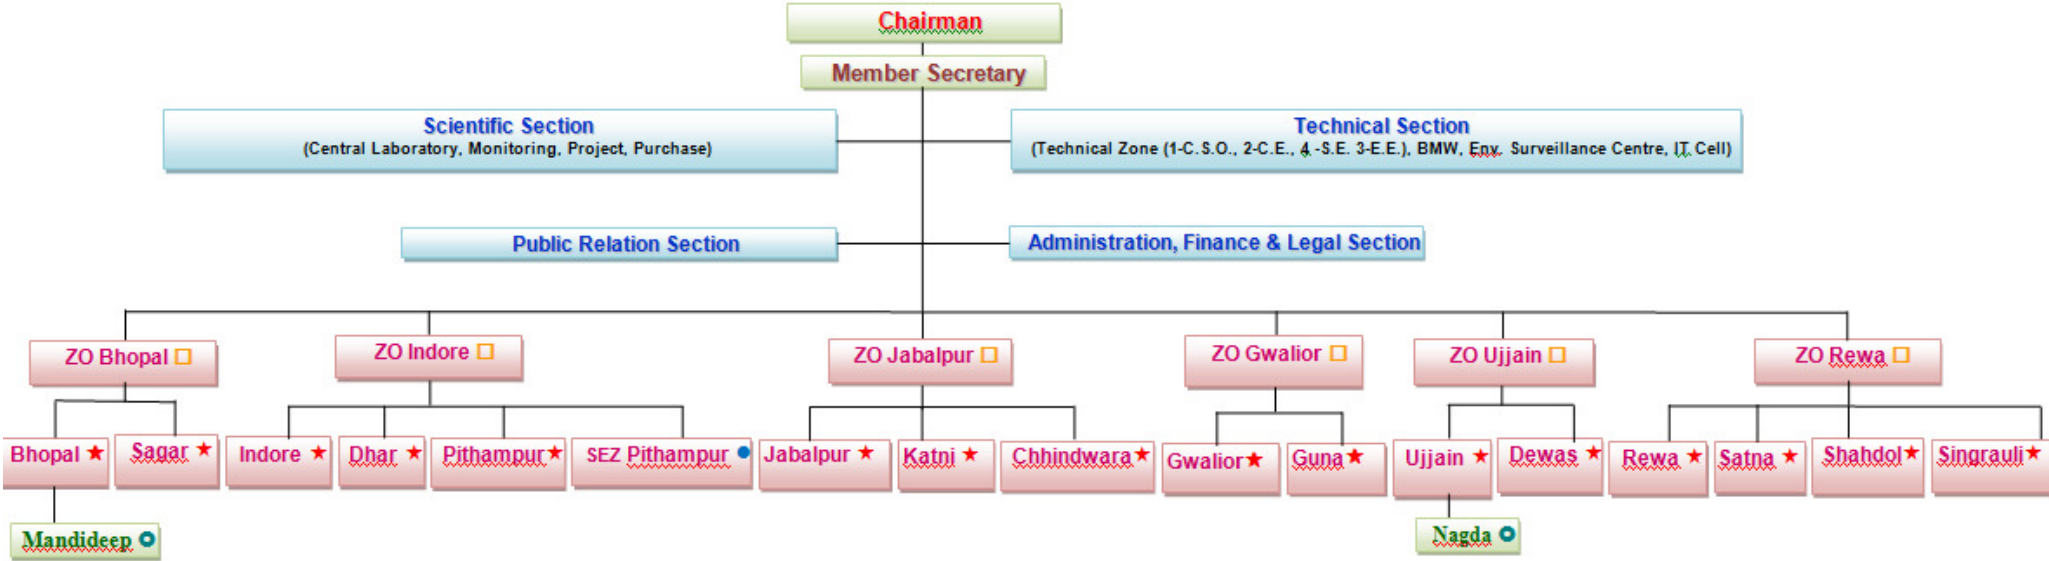

**MADHYA PRDESH POLLUTION CONTROL BOARD
ORGANISATION CHART**

- 6 Zonal Office
- 1 SEZ
- ★ 16 Regional Office
- 2 Sub Regional Office